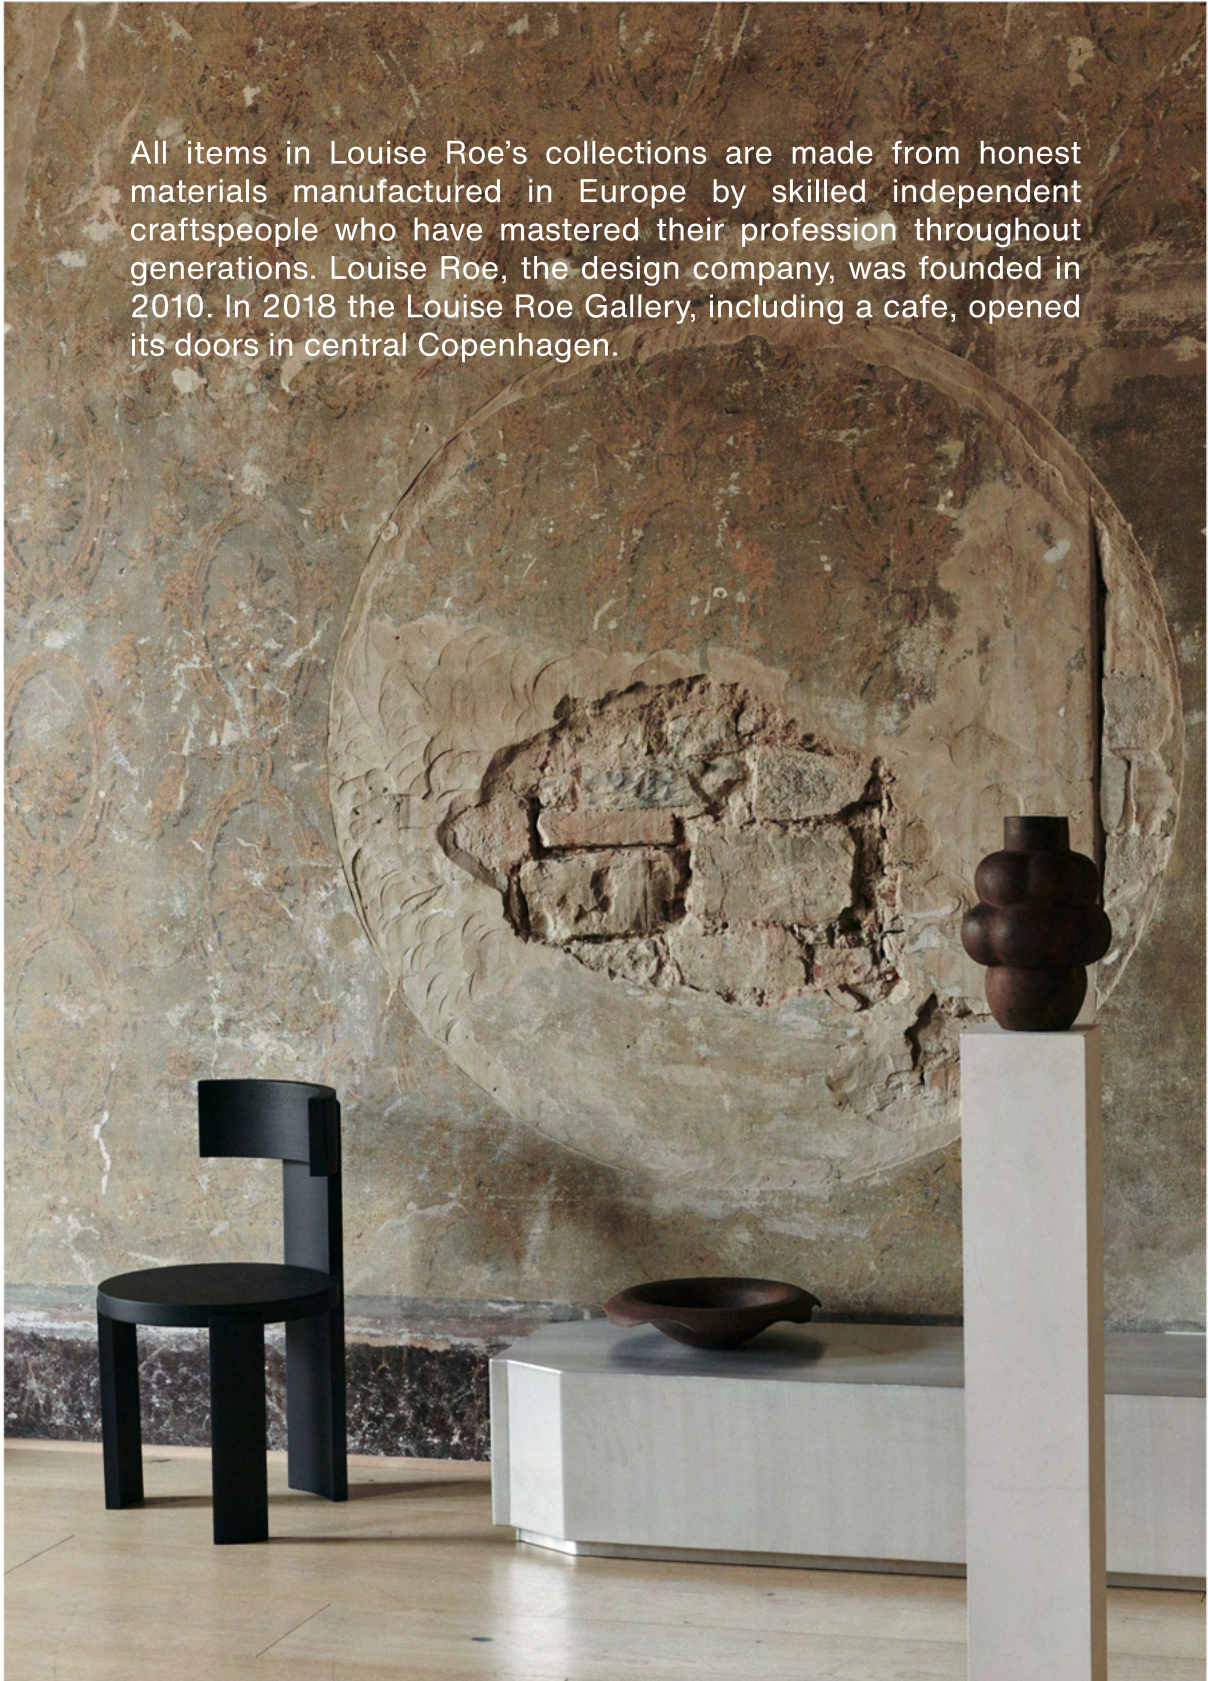

All items in Louise Roe's collections are made from honest materials manufactured in Europe by skilled independent craftspeople who have mastered their profession throughout generations. Louise Roe, the design company, was founded in 2010. In 2018 the Louise Roe Gallery, including a cafe, opened its doors in central Copenhagen.

*Tap any photo to visit the official brand website