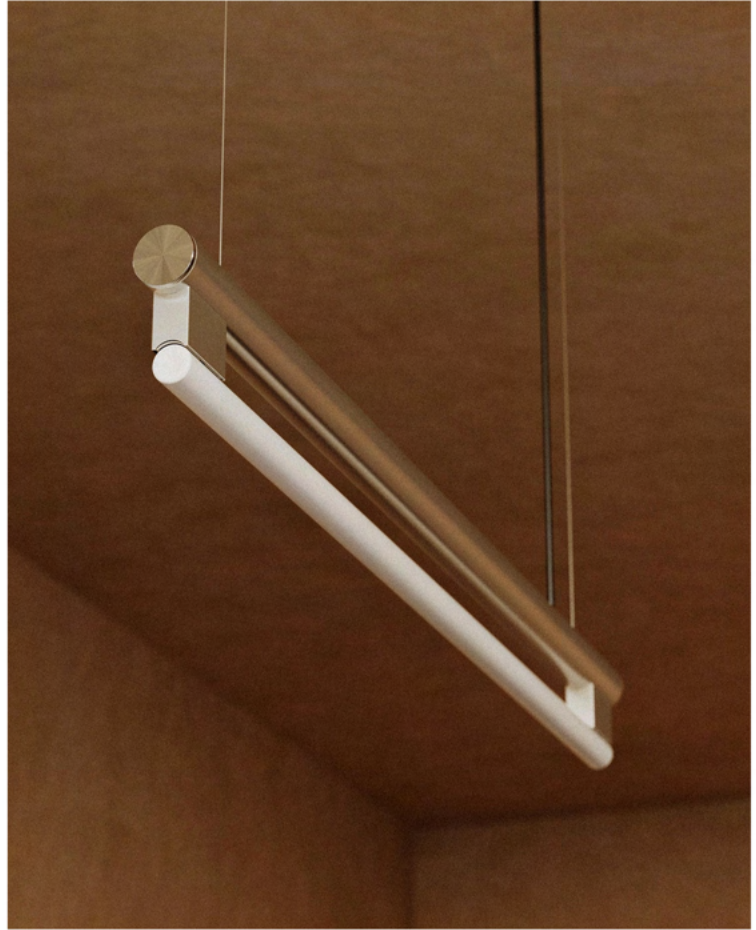

*Tap any photo to visit the official brand website