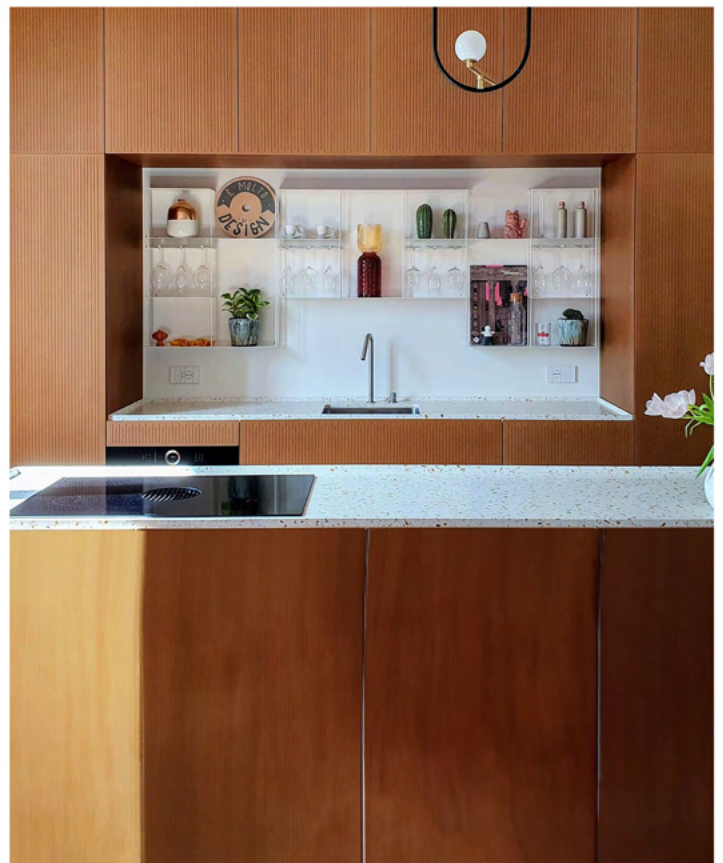

*Tap any photo to visit the official brand website