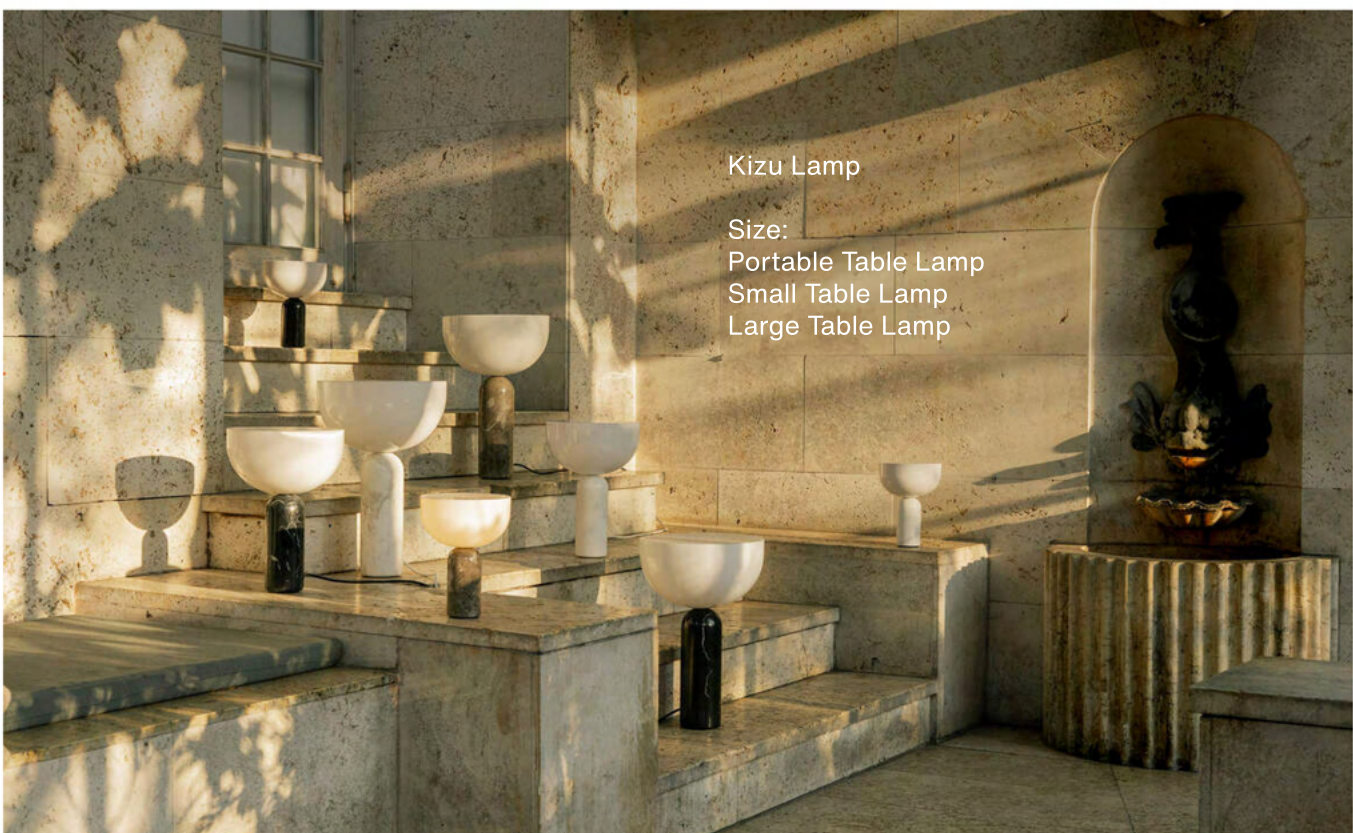

# LIGHTING

Kantarell Family, Nickel

Margin Floor Lamp

Margin Table Lamp

Margin Pendant Lamp  
Ø50 / Ø70 / Ø90

## Margin Family

Tense Pendant Lamp

Size:  
Ø55 / Ø70 / Ø90 / Ø120

Kizu Lamp

Size:  
Portable Table Lamp  
Small Table Lamp  
Large Table Lamp

OUTDOOR

\*Tap any photo to visit the official brand website