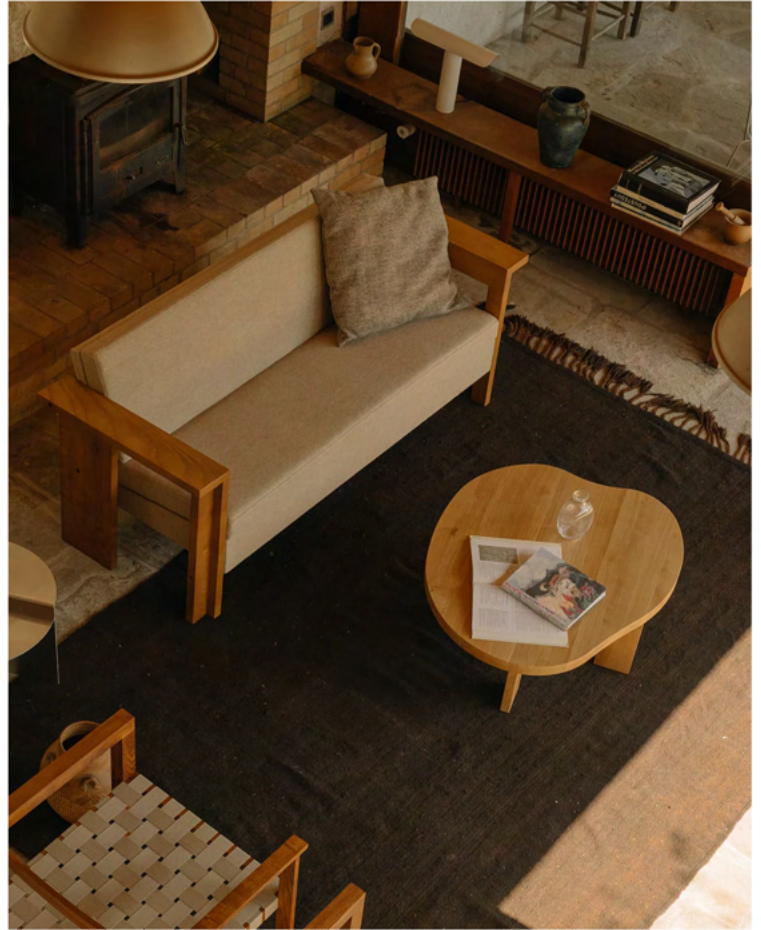

*Tap any photo to visit the official brand website