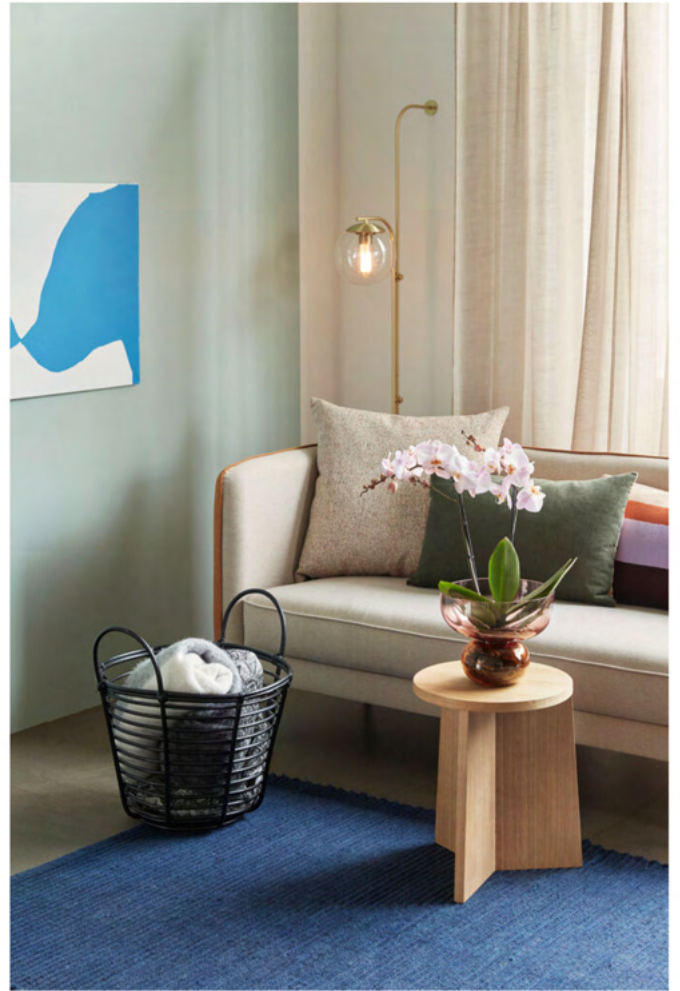

*Tap any photo to visit the official brand website