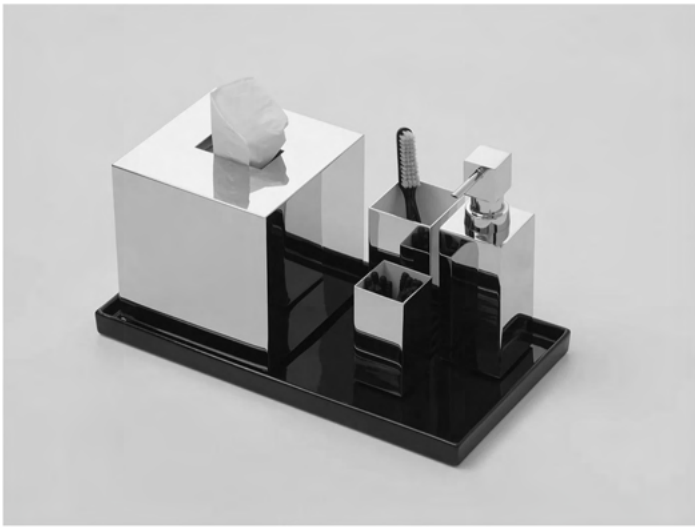

DECOR WALTHER is synonymous with sophisticated design, exceptional craftsmanship, and timeless elegance. For decades, the brand has been creating luxury bathroom accessories and lighting that combine functionality with refined aesthetics. Their products are characterized by minimalist lines, premium materials, and meticulous attention to detail, bringing a sense of exclusivity and modern luxury to every space.